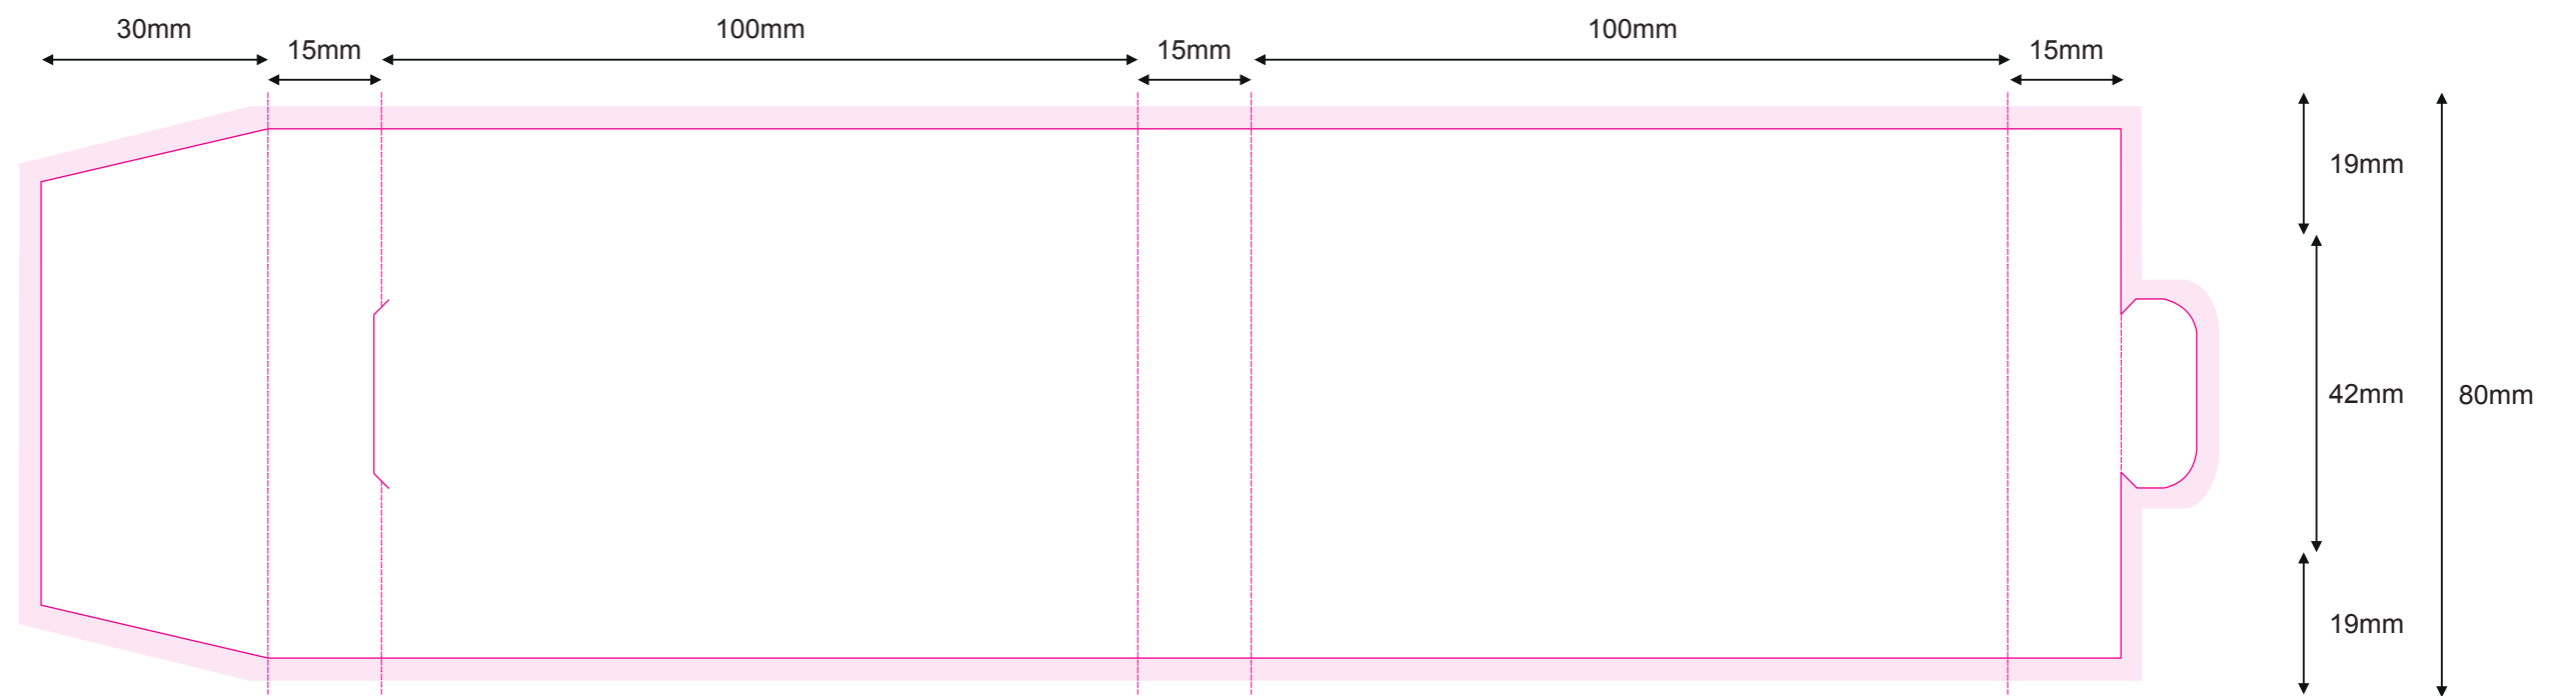

Style 3: 285mm x 70mm Retail Interlock Wrap Template 15mm capacity

Note1: Ensure any graphics that go to the edge of the artwork extend by 3mm into the bleed area

Note 2: Send us back your artwork with and without this template visible.

Artwork area 
Bleed area 
Optional crease line 